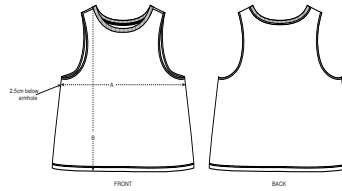

WOMEN TANK TOPS
STELLA DANCER

STTW038

The women's cropped tank top

Single Jersey
100% Organic ring-spun combed cotton
120 GSM

- Sleeveless
- 1x1 rib at neck collar and armhole
- Inside back neck tape in self fabric
- Bottom hem with narrow double topstitch

RELAXED FIT

XS	S	M	L	XL
----	---	---	---	----

Size guide

SIZES	XS	S	M	L	XL
A Half Chest	45.5	48	51	54	56
B Body Length	52	54	56	58	59

Printing Specifications

Fits all kinds of print techniques. Please download our printing guide for details.