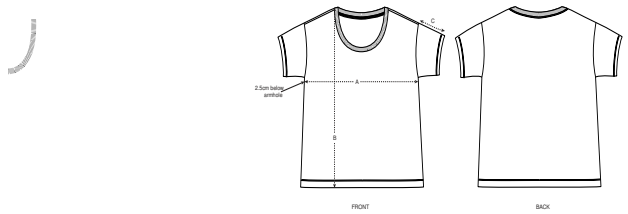

WOMEN T-SHIRTS
STELLA CHILLER

STTW036

The women's scoop neck relaxed fit t-shirt

Single Jersey
100% Organic ring-spun combed cotton
120 GSM

- Set-in sleeve
- Dropped shoulder
- 1x1 rib at neck collar
- Inside back neck tape in single jersey
- Sleeve hem and bottom hem with narrow double topstitch

RELAXED FIT

XS	S	M	L	XL
----	---	---	---	----

Size guide

SIZES		XS	S	M	L	XL
A	Half Chest	46	48.5	51.5	54.5	57.5
B	Body Length	58	60	62	64	65
C	Sleeve Length	11	11	12	12	13

Printing Specifications

Fits all kinds of print techniques. Please download our printing guide for details.