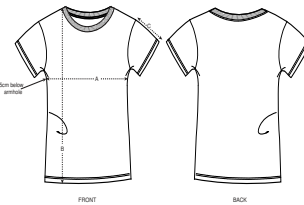

WOMEN T-SHIRTS  
**STELLA EXPRESSER**

STTW032

**The iconic women's fitted t-shirt**

Single Jersey  
100% Organic ring-spun combed cotton  
155 GSM

- Set-in sleeve
- 1x1 rib at neck collar
- Inside back neck tape in self fabric
- Sleeve hem and bottom hem with narrow double topstitch

**FITTED**

XS	S	M	L	XL	XXL
----	---	---	---	----	-----

Size guide

SIZES	XS	S	M	L	XL	XXL
A Half Chest	42	44.5	47.5	50.5	53.5	56.5
B Body Length	62	64	66	68	69	69
C Sleeve Length	16	16	17	17	18	18

Combo options