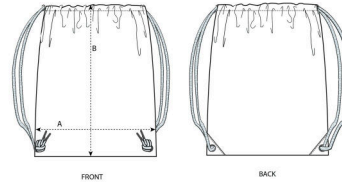

UNISEX BAGS
GYM BAG

 50 per box

STAU763

Woven gym bag

Canvas
80% Recycled Cotton, 20% Polyester
300 GSM

- Top edge double folded for strength and clean finish
- Reinforcing bartack at tunnel openings
- Heavy drawcord straps with knot at ends
- Gun metal eyelets and drawcord tipping
- Reinforcing triangles at bottom corners

OS

Size guide

WHITES

COLORS

ESSENTIAL HEATHERS

SIZES		OS
A	Width	37
B	Length	43
D1	Strap Length	46

Printing Specifications

Fits all kind of printing techniques. For more information, please visit our website.