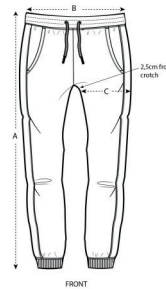

WOMEN / JOGGING PANTS
STELLA TRACES

STBW129

The women's jogger pants

Terry Sweatshirt

85% Organic ring-spun Combed Cotton, 15% Polyester
300 GSM

- Self fabric waistband
- Round drawcords in matching body colour with metal tipping
- Metal eyelets
- Single jersey on inside waistband and inside pockets (in contrast for some colours)
- Side panels in self fabric
- Patch pocket at back
- 1x1 rib at bottom leg hem
- Flatlock topstitch on all seams

FITTED

XS S M L XL

Size guide

SIZES		XS	S	M	L	XL
A	Waist	38	40	42.5	45	47.5
B	Leg Length	96	98	100	101	102
C	Tight	25.8	26.5	27.5	29	30.5

Combo options

Printing Specifications

Fits all kind of printing techniques. For more information, please visit our website.