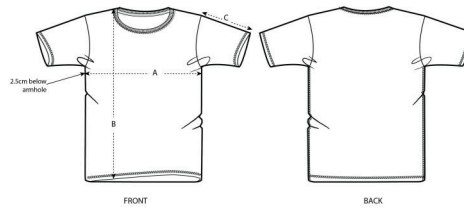

WOMEN / T-SHIRTS
STELLA FRINGES

 70 per box

STTW010

The women's heavy T-shirt

Single Jersey
100% Organic ring-spun Combed Cotton
200 GSM

- Set-in sleeve
- Dropped shoulder
- 1x1 rib neck collar
- Self fabric tape on inside back neck and across the shoulders with double chain topstitch
- Sleeve hem and bottom hem with flatlock topstitch
- Side seams with flatlock topstitch

RELAXED FIT

XS S M L

Size guide

WHITES

WHITE

COLORS

BLACK

LILAC PEAK

CRYSTAL STONE

CORAL WAVE

CANDY PINK

NEW

CHAMELEON GREEN

| SIZES | | XS | S | M | L |
|-------|---------------|------|----|----|----|
| A | Half Chest | 46.5 | 49 | 52 | 55 |
| B | Body Length | 60 | 62 | 64 | 66 |
| C | Sleeve Length | 20 | 21 | 22 | 22 |