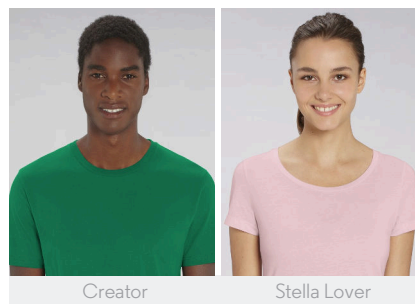

KIDS / T-SHIRTS
MINI CREATOR

 100 per box

STTK909

The iconic kids' T-shirt

Single Jersey
100% Organic ring-spun Combed Cotton
155 GSM

- Set-in sleeve
- 1x1 rib at neck collar
- Inside back neck tape in self fabric
- Sleeve hem and bottom hem with narrow double topstitch

MEDIUM FIT

3-4 5-6 7-8 9-11 12-14

Size guide

SIZES		3-4	5-6	7-8	9-11	12-14
A	Half Chest	33	35	37	41	44
B	Body Length	42	46	51.5	57.5	62.5
C	Sleeve Length	11.5	12.5	14.5	16.5	18.5

Combo options

Printing Specifications

Fits all kind of printing techniques. For more information, please visit our website.

Wash similar colours together, do not iron on print, wash and iron inside out.

WHITES

WHITE

COLORS

BLACK FRENCH NAVY GOLDEN YELLOW ROYAL BLUE SKY BLUE BRIGHT ORANGE RED

SPECIAL HEATHERS

BLACK HEATHER BLUE