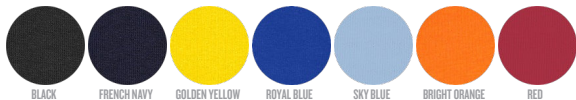

Fits all kind of printing techniques. For more information, please visit our website.

Wash similar colours together, do not iron on print, wash and iron inside out.

WHITES

WHITE

COLORS

BLACK FRENCH NAVY GOLDEN YELLOW ROYAL BLUE SKY BLUE BRIGHT ORANGE RED

ANTHRACITE FRESH GREEN RASPBERRY CARIBBEAN BLUE OCEAN DEPTH AZUR SCALE GREEN

CHAMELEON GREEN COTTON PINK LAVENDER DAWN

ESSENTIAL HEATHERS

HEATHER GREY DARK HEATHER GREY CREAM HEATHER PINK MID HEATHER BLUE MID HEATHER RED MID HEATHER GREEN

SPECIAL HEATHERS

BLACK HEATHER BLUE