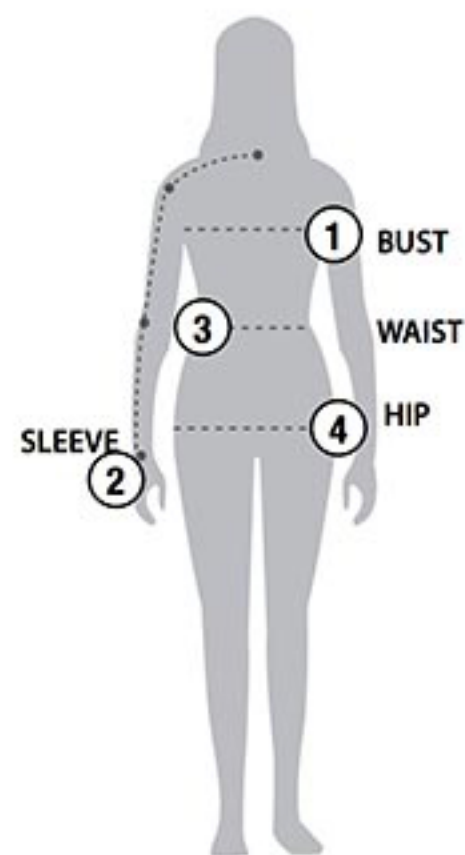

STORMTECH SIZING CHART

BASED ON YOUR BODY MEASUREMENTS

MEN'S SIZING

To select the best size for you, please follow these simple steps:

- ① **Most important measurement:**
Take your Chest/Bust measurement from just under your arm at the fullest part of the chest
- ② Take your Sleeve length from the back base of the neck across the shoulder and around the elbow to your wrist
- ③ Take your Waist measurement at the narrowest point around your natural waistline.
- ④ Take your Hip measurement at the fullest part of your body below the waist

WOMEN'S SIZING

BHS-2 | MEN'S EDGE SOFTSHELL

MEN'S SIZING CHART – YOUR BODY MEASUREMENTS

SIZE	XS	S	M	L	XL	2XL	3XL	4XL	5XL
Chest ①	N/A	35"-38" [89-96.5cm]	38"-41" [96.5-104cm]	41"-44" [104-112cm]	44"-47" [112-119cm]	47"-50" [119-127cm]	50"-53" [127-134.5cm]	53"-56" [134.5-142cm]	56"-59" [142-150cm]
Sleeve Length ②	N/A	33"-34" [84-86.5cm]	34"-35" [86.5-89cm]	35"-36" [89-91.5cm]	36"-37" [91.5-94cm]	37"-38" [94-96.5cm]	38"-38.5" [96.5-97.75cm]	38.5"-39" [97.75cm-99cm]	39"-39.5" [99-100.25cm]
Waist ③	N/A	29"-32" [73.5-81cm]	32"-35" [81-89cm]	35"-38" [89-96.5cm]	38"-41" [96.5-104cm]	41"-44" [104-112cm]	44"-47" [112-119cm]	47"-50" [119-127cm]	50"-53" [127-134.5cm]
Hip ④	N/A	34"-37" [86-94cm]	37"-40" [94-101.5cm]	40"-43" [101.5-109cm]	43"-46" [109-117cm]	46"-49" [117-124.5cm]	49"-52" [124.5-132cm]	52"-55" [132-140cm]	55"-58" [140-147cm]