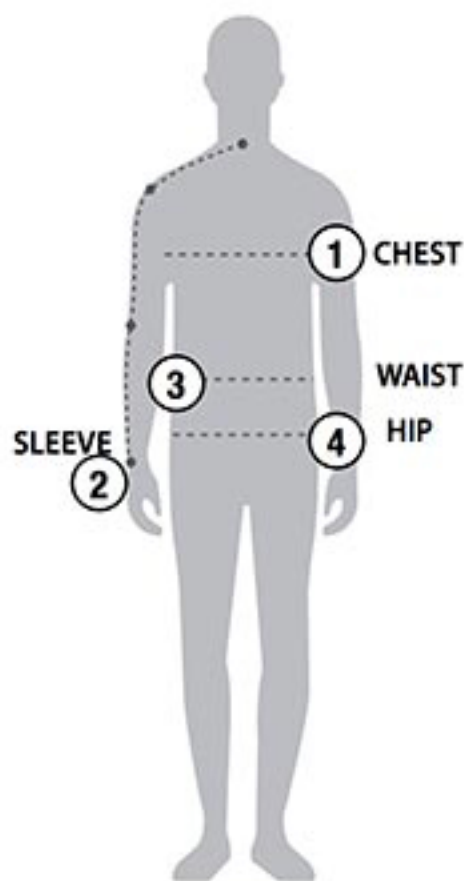

STORMTECH SIZING CHART

BASED ON YOUR BODY MEASUREMENTS

MEN'S SIZING

To select the best size for you, please follow these simple steps:

- ① **Most important measurement:**
Take your Chest/Bust measurement from just under your arm at the fullest part of the chest
- ② Take your Sleeve length from the back base of the neck across the shoulder and around the elbow to your wrist
- ③ Take your Waist measurement at the narrowest point around your natural waistline.
- ④ Take your Hip measurement at the fullest part of your body below the waist

WOMEN'S SIZING

BHS-2 | MEN'S EDGE SOFTSHELL

MEN'S SIZING CHART – YOUR BODY MEASUREMENTS

SIZE	XS	S	M	L	XL	2XL	3XL	4XL	5XL
Chest ①	N/A	35"-38" [89-96.5cm]	38"-41" [96.5-104cm]	41"-44" [104-112cm]	44"-47" [112-119cm]	47"-50" [119-127cm]	50"-53" [127-134.5cm]	53"-56" [134.5-142cm]	56"-59" [142-150cm]
Sleeve Length ②	N/A	33"-34" [84-86.5cm]	34"-35" [86.5-89cm]	35"-36" [89-91.5cm]	36"-37" [91.5-94cm]	37"-38" [94-96.5cm]	38"-38.5" [96.5-97.75cm]	38.5"-39" [97.75cm-99cm]	39"-39.5" [99-100.25cm]
Waist ③	N/A	29"-32" [73.5-81cm]	32"-35" [81-89cm]	35"-38" [89-96.5cm]	38"-41" [96.5-104cm]	41"-44" [104-112cm]	44"-47" [112-119cm]	47"-50" [119-127cm]	50"-53" [127-134.5cm]
Hip ④	N/A	34"-37" [86-94cm]	37"-40" [94-101.5cm]	40"-43" [101.5-109cm]	43"-46" [109-117cm]	46"-49" [117-124.5cm]	49"-52" [124.5-132cm]	52"-55" [132-140cm]	55"-58" [140-147cm]