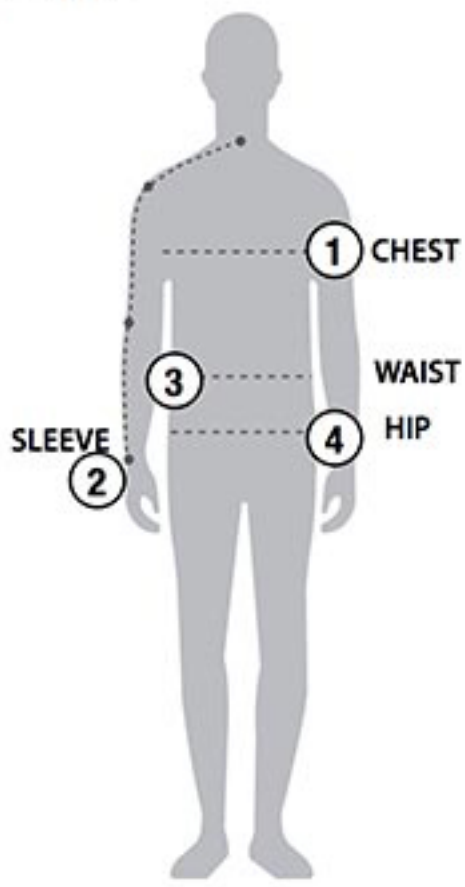

STORMTECH SIZING CHART

BASED ON YOUR BODY MEASUREMENTS

MEN'S SIZING

To select the best size for you, please follow these simple steps:

- ① **Most important measurement:**
Take your Chest/Bust measurement from just under your arm at the fullest part of the chest
- ② Take your Sleeve length from the back base of the neck across the shoulder and around the elbow to your wrist
- ③ Take your Waist measurement at the narrowest point around your natural waistline.
- ④ Take your Hip measurement at the fullest part of your body below the waist

When measurements fall between two sizes:

The size selection should be based on fit preference: Select lower size for a closer to body fit or the larger size for a more relaxed fit. When in doubt, we strongly recommend ordering a size sample.

WOMEN'S SIZING

SSJ-1 | MEN'S ATMOSPHERE 3-IN-1 SYSTEM JACKET

MEN'S SIZING CHART – YOUR BODY MEASUREMENTS

SIZE	XS	S	M	L	XL	2XL	3XL	4XL	5XL
Chest ①	N/A	35"-38" [89-96.5cm]	38"-41" [96.5-104cm]	41"-44" [104-112cm]	44"-47" [112-119cm]	47"-50" [119-127cm]	50"-53" [127-134.5cm]	53"-56" [134.5-142cm]	56"-59" [142-150cm]
Sleeve Length ②	N/A	33"-34" [84-86.5cm]	34"-35" [86.5-89cm]	35"-36" [89-91.5cm]	36"-37" [91.5-94cm]	37"-38" [94-96.5cm]	38"-38.5" [96.5-97.75cm]	38.5"-39" [97.75cm-99cm]	39"-39.5" [99-100.25cm]
Waist ③	N/A	29"-32" [73.5-81cm]	32"-35" [81-89cm]	35"-38" [89-96.5cm]	38"-41" [96.5-104cm]	41"-44" [104-112cm]	44"-47" [112-119cm]	47"-50" [119-127cm]	50"-53" [127-134.5cm]
Hip ④	N/A	34"-37" [86-94cm]	37"-40" [94-101.5cm]	40"-43" [101.5-109cm]	43"-46" [109-117cm]	46"-49" [117-124.5cm]	49"-52" [124.5-132cm]	52"-55" [132-140cm]	55"-58" [140-147cm]