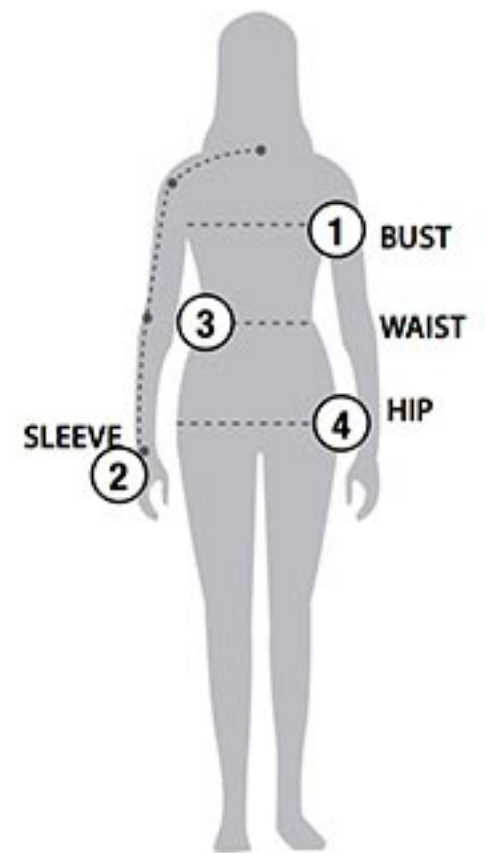

STORMTECH SIZING CHART

BASED ON YOUR BODY MEASUREMENTS

MEN'S SIZING

To select the best size for you, please follow these simple steps:

- ① **Most important measurement:**
Take your Chest/Bust measurement from just under your arm at the fullest part of the chest
- ② Take your Sleeve length from the back base of the neck across the shoulder and around the elbow to your wrist
- ③ Take your Waist measurement at the narrowest point around your natural waistline.
- ④ Take your Hip measurement at the fullest part of your body below the waist

When measurements fall between two sizes:

The size selection should be based on fit preference: Select lower size for a closer to body fit or the larger size for a more relaxed fit. When in doubt, we strongly recommend ordering a size sample.

WOMEN'S SIZING

SSJ-1 | MEN'S ATMOSPHERE 3-IN-1 SYSTEM JACKET

MEN'S SIZING CHART – YOUR BODY MEASUREMENTS

SIZE	XS	S	M	L	XL	2XL	3XL	4XL	5XL
Chest ①	N/A	35"-38" [89-96.5cm]	38"-41" [96.5-104cm]	41"-44" [104-112cm]	44"-47" [112-119cm]	47"-50" [119-127cm]	50"-53" [127-134.5cm]	53"-56" [134.5-142cm]	56"-59" [142-150cm]
Sleeve Length ②	N/A	33"-34" [84-86.5cm]	34"-35" [86.5-89cm]	35"-36" [89-91.5cm]	36"-37" [91.5-94cm]	37"-38" [94-96.5cm]	38"-38.5" [96.5-97.75cm]	38.5"-39" [97.75cm-99cm]	39"-39.5" [99-100.25cm]
Waist ③	N/A	29"-32" [73.5-81cm]	32"-35" [81-89cm]	35"-38" [89-96.5cm]	38"-41" [96.5-104cm]	41"-44" [104-112cm]	44"-47" [112-119cm]	47"-50" [119-127cm]	50"-53" [127-134.5cm]
Hip ④	N/A	34"-37" [86-94cm]	37"-40" [94-101.5cm]	40"-43" [101.5-109cm]	43"-46" [109-117cm]	46"-49" [117-124.5cm]	49"-52" [124.5-132cm]	52"-55" [132-140cm]	55"-58" [140-147cm]