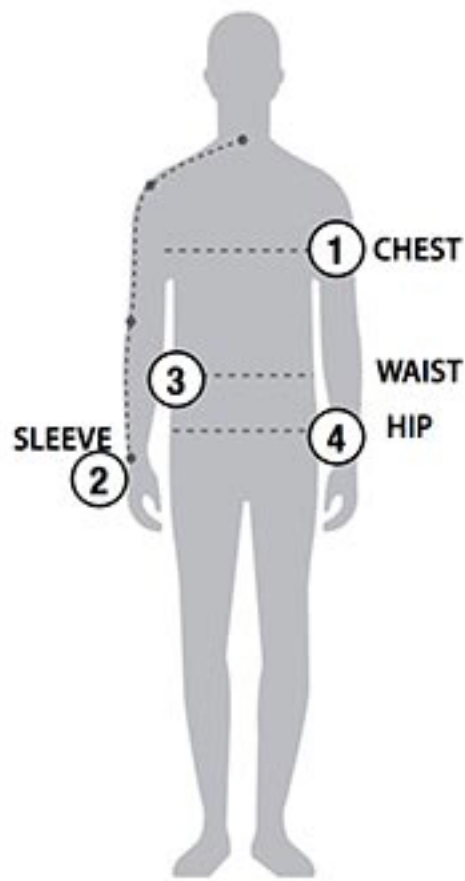

STORMTECH SIZING CHART

BASED ON YOUR BODY MEASUREMENTS

MEN'S SIZING

To select the best size for you, please follow these simple steps:

- ① **Most important measurement:**
Take your Chest/Bust measurement from just under your arm at the fullest part of the chest
- ② Take your Sleeve length from the back base of the neck across the shoulder and around the elbow to your wrist
- ③ Take your Waist measurement at the narrowest point around your natural waistline.
- ④ Take your Hip measurement at the fullest part of your body below the waist

WOMEN'S SIZING

PFV-2 | MEN'S GRAVITY THERMAL VEST

MEN'S SIZING CHART – YOUR BODY MEASUREMENTS

SIZE	XS	S	M	L	XL	2XL	3XL	4XL	5XL
Chest ①	N/A	35"-38" [89-96.5cm]	38"-41" [96.5-104cm]	41"-44" [104-112cm]	44"-47" [112-119cm]	47"-50" [119-127cm]	50"-53" [127-134.5cm]	53"-56" [134.5-142cm]	56"-59" [142-150cm]
Sleeve Length ②	N/A	33"-34" [84-86.5cm]	34"-35" [86.5-89cm]	35"-36" [89-91.5cm]	36"-37" [91.5-94cm]	37"-38" [94-96.5cm]	38"-38.5" [96.5-97.75cm]	38.5"-39" [97.75cm-99cm]	39"-39.5" [99-100.25cm]
Waist ③	N/A	29"-32" [73.5-81cm]	32"-35" [81-89cm]	35"-38" [89-96.5cm]	38"-41" [96.5-104cm]	41"-44" [104-112cm]	44"-47" [112-119cm]	47"-50" [119-127cm]	50"-53" [127-134.5cm]
Hip ④	N/A	34"-37" [86-94cm]	37"-40" [94-101.5cm]	40"-43" [101.5-109cm]	43"-46" [109-117cm]	46"-49" [117-124.5cm]	49"-52" [124.5-132cm]	52"-55" [132-140cm]	55"-58" [140-147cm]