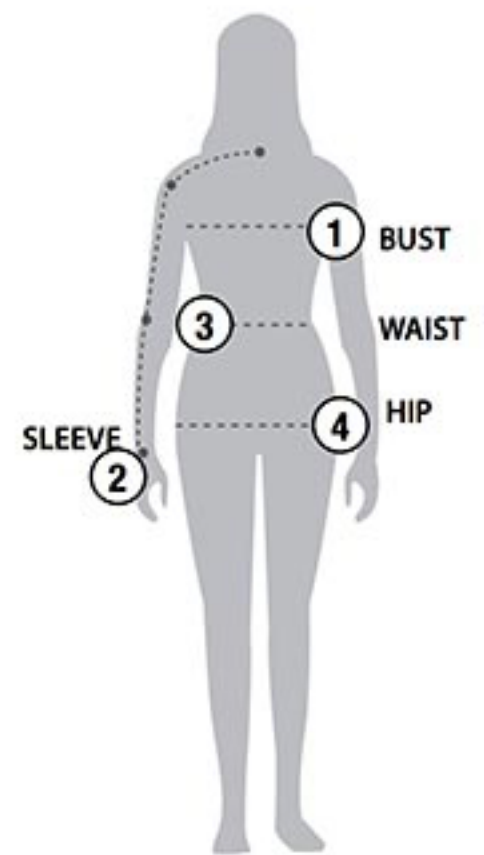

STORMTECH SIZING CHART

BASED ON YOUR BODY MEASUREMENTS

MEN'S SIZING

To select the best size for you, please follow these simple steps:

- ① **Most important measurement:**
Take your Chest/Bust measurement from just under your arm at the fullest part of the chest
- ② Take your Sleeve length from the back base of the neck across the shoulder and around the elbow to your wrist
- ③ Take your Waist measurement at the narrowest point around your natural waistline.
- ④ Take your Hip measurement at the fullest part of your body below the waist

WOMEN'S SIZING

PFV-2 | MEN'S GRAVITY THERMAL VEST

MEN'S SIZING CHART – YOUR BODY MEASUREMENTS

SIZE	XS	S	M	L	XL	2XL	3XL	4XL	5XL
Chest ①	N/A	35"-38" [89-96.5cm]	38"-41" [96.5-104cm]	41"-44" [104-112cm]	44"-47" [112-119cm]	47"-50" [119-127cm]	50"-53" [127-134.5cm]	53"-56" [134.5-142cm]	56"-59" [142-150cm]
Sleeve Length ②	N/A	33"-34" [84-86.5cm]	34"-35" [86.5-89cm]	35"-36" [89-91.5cm]	36"-37" [91.5-94cm]	37"-38" [94-96.5cm]	38"-38.5" [96.5-97.75cm]	38.5"-39" [97.75cm-99cm]	39"-39.5" [99-100.25cm]
Waist ③	N/A	29"-32" [73.5-81cm]	32"-35" [81-89cm]	35"-38" [89-96.5cm]	38"-41" [96.5-104cm]	41"-44" [104-112cm]	44"-47" [112-119cm]	47"-50" [119-127cm]	50"-53" [127-134.5cm]
Hip ④	N/A	34"-37" [86-94cm]	37"-40" [94-101.5cm]	40"-43" [101.5-109cm]	43"-46" [109-117cm]	46"-49" [117-124.5cm]	49"-52" [124.5-132cm]	52"-55" [132-140cm]	55"-58" [140-147cm]