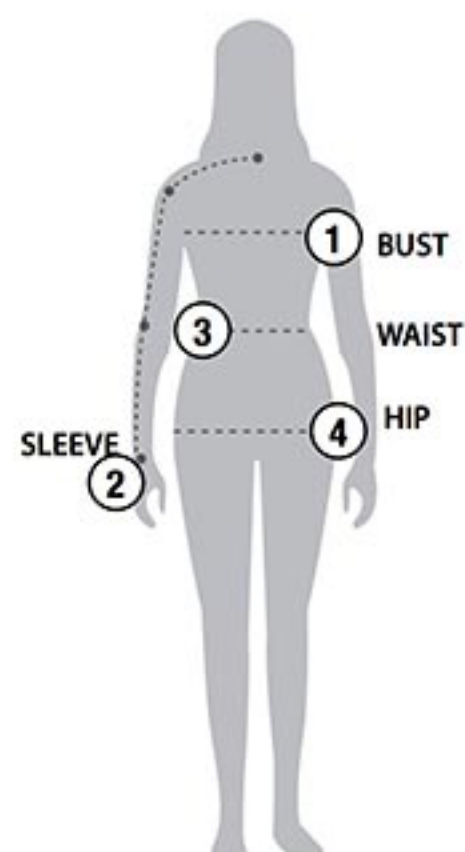

## BASED ON YOUR BODY MEASUREMENTS

### MEN'S SIZING

To select the best size for you, please follow these simple steps:

- ① **Most important measurement:**  
Take your Chest/Bust measurement from just under your arm at the fullest part of the chest
- ② Take your Sleeve length from the back base of the neck across the shoulder and around the elbow to your wrist
- ③ Take your Waist measurement at the narrowest point around your natural waistline.
- ④ Take your Hip measurement at the fullest part of your body below the waist

#### When measurements fall between two sizes:

The size selection should be based on fit preference: Select lower size for a closer to body fit or the larger size for a more relaxed fit. When in doubt, we strongly recommend ordering a size sample.

### WOMEN'S SIZING