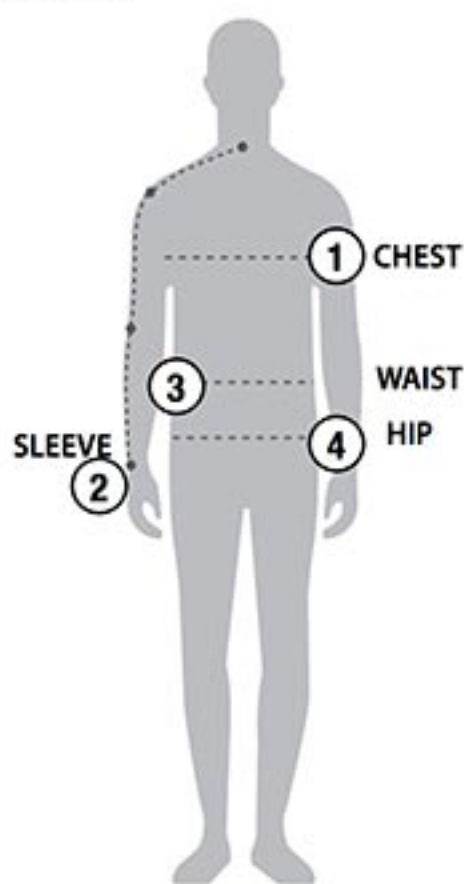

# STORMTECH SIZING CHART

## BASED ON YOUR BODY MEASUREMENTS

### MEN'S SIZING

To select the best size for you, please follow these simple steps:

- ① **Most important measurement:**  
Take your Chest/Bust measurement from just under your arm at the fullest part of the chest
- ② Take your Sleeve length from the back base of the neck across the shoulder and around the elbow to your wrist
- ③ Take your Waist measurement at the narrowest point around your natural waistline.
- ④ Take your Hip measurement at the fullest part of your body below the waist

### WOMEN'S SIZING CHART – YOUR BODY MEASUREMENTS

SIZE	XS	S	M	L	XL	2XL
<b>Bust</b> ①	29"-32" [73.5-81cm]	32"-35" [81-89cm]	35"-38" [89-96.5cm]	38"-41" [96.5-104cm]	41"-44" [104-112cm]	44"-47" [112-119cm]
<b>Sleeve Length</b> ②	30"-31" [76-79cm]	31"-32" [79-81.5cm]	32"-33" [81.5-84cm]	33"-33.5" [84-85cm]	33.5"-34" [85-86.5cm]	34"-34.5" [86.5-87.75cm]
<b>Waist</b> ③	22"-25" [56-63.5cm]	25"-28" [63.5-71cm]	28"-31" [71-79cm]	31"-34" [79-86cm]	34"-37" [86-94cm]	37"-40" [94-101.5cm]
<b>Hip</b> ④	31.5"-34.5" [80-87.5cm]	34.5"-37.5" [87.5-95cm]	37.5"-40.5" [95-103cm]	40.5"-43.5" [103-110.5cm]	43.5"-46.5" [110.5-118cm]	46.5"-49.5" [118-126cm]