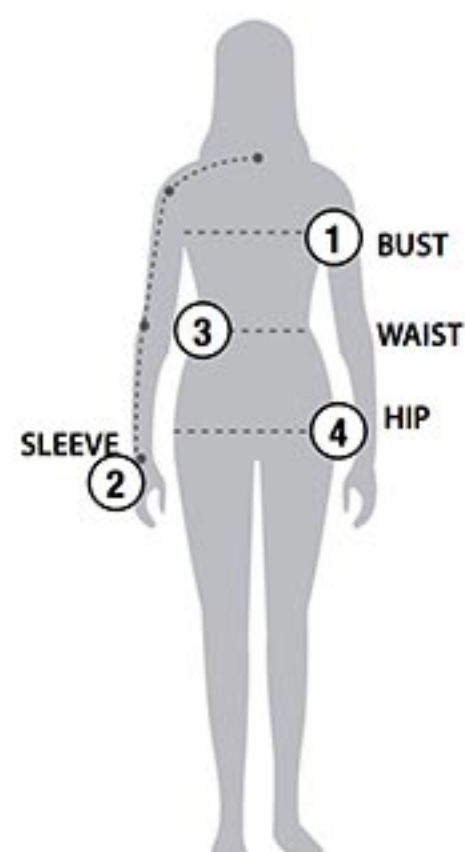

STORMTECH SIZING CHART

BASED ON YOUR BODY MEASUREMENTS

MEN'S SIZING

To select the best size for you, please follow these simple steps:

- ① **Most important measurement:**
Take your Chest/Bust measurement from just under your arm at the fullest part of the chest
- ② Take your Sleeve length from the back base of the neck across the shoulder and around the elbow to your wrist
- ③ Take your Waist measurement at the narrowest point around your natural waistline.
- ④ Take your Hip measurement at the fullest part of your body below the waist

WOMEN'S SIZING

PG-1 | MEN'S ECLIPSE H2X-DRY® PIQUE POLO

MEN'S SIZING CHART – YOUR BODY MEASUREMENTS

SIZE	XS	S	M	L	XL	2XL	3XL	4XL	5XL
Chest ①	N/A	35"-38" [89-96.5cm]	38"-41" [96.5-104cm]	41"-44" [104-112cm]	44"-47" [112-119cm]	47"-50" [119-127cm]	50"-53" [127-134.5cm]	53"-56" [134.5-142cm]	56"-59" [142-150cm]
Sleeve Length ②	N/A	33"-34" [84-86.5cm]	34"-35" [86.5-89cm]	35"-36" [89-91.5cm]	36"-37" [91.5-94cm]	37"-38" [94-96.5cm]	38"-38.5" [96.5-97.75cm]	38.5"-39" [97.75cm-99cm]	39"-39.5" [99-100.25cm]
Waist ③	N/A	29"-32" [73.5-81cm]	32"-35" [81-89cm]	35"-38" [89-96.5cm]	38"-41" [96.5-104cm]	41"-44" [104-112cm]	44"-47" [112-119cm]	47"-50" [119-127cm]	50"-53" [127-134.5cm]
Hip ④	N/A	34"-37" [86-94cm]	37"-40" [94-101.5cm]	40"-43" [101.5-109cm]	43"-46" [109-117cm]	46"-49" [117-124.5cm]	49"-52" [124.5-132cm]	52"-55" [132-140cm]	55"-58" [140-147cm]