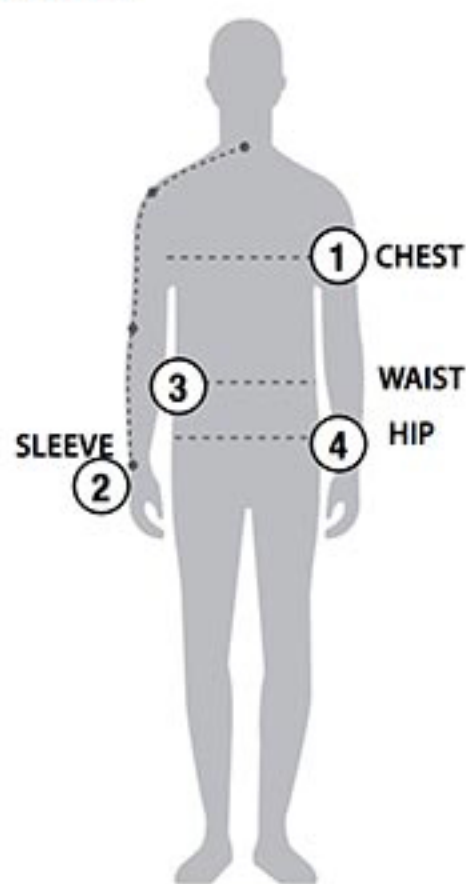

STORMTECH SIZING CHART

BASED ON YOUR BODY MEASUREMENTS

MEN'S SIZING

To select the best size for you, please follow these simple steps:

- ① **Most important measurement:**
Take your Chest/Bust measurement from just under your arm at the fullest part of the chest
- ② Take your Sleeve length from the back base of the neck across the shoulder and around the elbow to your wrist
- ③ Take your Waist measurement at the narrowest point around your natural waistline.
- ④ Take your Hip measurement at the fullest part of your body below the waist

WOMEN'S SIZING

PG-1 | MEN'S ECLIPSE H2X-DRY® PIQUE POLO

MEN'S SIZING CHART – YOUR BODY MEASUREMENTS

SIZE	XS	S	M	L	XL	2XL	3XL	4XL	5XL
Chest ①	N/A	35"-38" [89-96.5cm]	38"-41" [96.5-104cm]	41"-44" [104-112cm]	44"-47" [112-119cm]	47"-50" [119-127cm]	50"-53" [127-134.5cm]	53"-56" [134.5-142cm]	56"-59" [142-150cm]
Sleeve Length ②	N/A	33"-34" [84-86.5cm]	34"-35" [86.5-89cm]	35"-36" [89-91.5cm]	36"-37" [91.5-94cm]	37"-38" [94-96.5cm]	38"-38.5" [96.5-97.75cm]	38.5"-39" [97.75cm-99cm]	39"-39.5" [99-100.25cm]
Waist ③	N/A	29"-32" [73.5-81cm]	32"-35" [81-89cm]	35"-38" [89-96.5cm]	38"-41" [96.5-104cm]	41"-44" [104-112cm]	44"-47" [112-119cm]	47"-50" [119-127cm]	50"-53" [127-134.5cm]
Hip ④	N/A	34"-37" [86-94cm]	37"-40" [94-101.5cm]	40"-43" [101.5-109cm]	43"-46" [109-117cm]	46"-49" [117-124.5cm]	49"-52" [124.5-132cm]	52"-55" [132-140cm]	55"-58" [140-147cm]