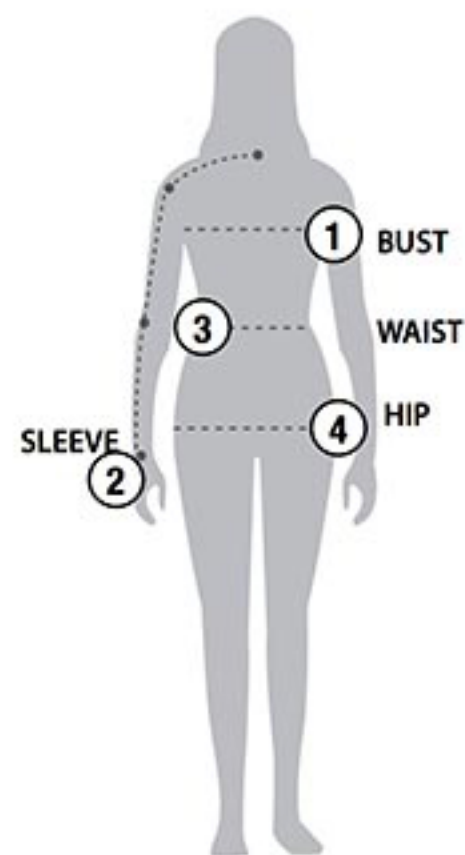

STORMTECH SIZING CHART

BASED ON YOUR BODY MEASUREMENTS

MEN'S SIZING

To select the best size for you, please follow these simple steps:

- ① **Most important measurement:**
Take your Chest/Bust measurement from just under your arm at the fullest part of the chest
- ② Take your Sleeve length from the back base of the neck across the shoulder and around the elbow to your wrist
- ③ Take your Waist measurement at the narrowest point around your natural waistline.
- ④ Take your Hip measurement at the fullest part of your body below the waist

WOMEN'S SIZING

EXS-1 | MEN'S EXPLORER SHELL

MEN'S SIZING CHART – YOUR BODY MEASUREMENTS

SIZE	XS	S	M	L	XL	2XL	3XL	4XL	5XL
Chest ①	N/A	35"-38" [89-96.5cm]	38"-41" [96.5-104cm]	41"-44" [104-112cm]	44"-47" [112-119cm]	47"-50" [119-127cm]	50"-53" [127-134.5cm]	53"-56" [134.5-142cm]	56"-59" [142-150cm]
Sleeve Length ②	N/A	33"-34" [84-86.5cm]	34"-35" [86.5-89cm]	35"-36" [89-91.5cm]	36"-37" [91.5-94cm]	37"-38" [94-96.5cm]	38"-38.5" [96.5-97.75cm]	38.5"-39" [97.75cm-99cm]	39"-39.5" [99-100.25cm]
Waist ③	N/A	29"-32" [73.5-81cm]	32"-35" [81-89cm]	35"-38" [89-96.5cm]	38"-41" [96.5-104cm]	41"-44" [104-112cm]	44"-47" [112-119cm]	47"-50" [119-127cm]	50"-53" [127-134.5cm]
Hip ④	N/A	34"-37" [86-94cm]	37"-40" [94-101.5cm]	40"-43" [101.5-109cm]	43"-46" [109-117cm]	46"-49" [117-124.5cm]	49"-52" [124.5-132cm]	52"-55" [132-140cm]	55"-58" [140-147cm]