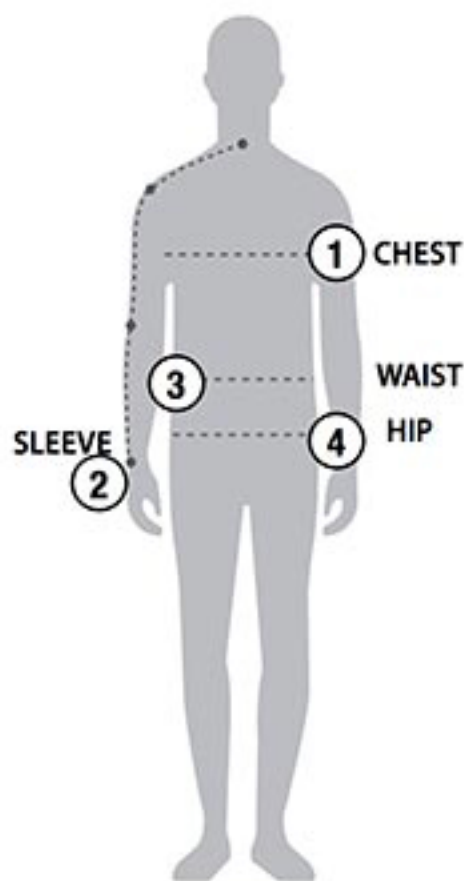

STORMTECH SIZING CHART

BASED ON YOUR BODY MEASUREMENTS

MEN'S SIZING

To select the best size for you, please follow these simple steps:

- ① **Most important measurement:**
Take your Chest/Bust measurement from just under your arm at the fullest part of the chest
- ② Take your Sleeve length from the back base of the neck across the shoulder and around the elbow to your wrist
- ③ Take your Waist measurement at the narrowest point around your natural waistline.
- ④ Take your Hip measurement at the fullest part of your body below the waist

WOMEN'S SIZING

EXS-1 | MEN'S EXPLORER SHELL

MEN'S SIZING CHART – YOUR BODY MEASUREMENTS

SIZE	XS	S	M	L	XL	2XL	3XL	4XL	5XL
Chest ①	N/A	35"-38" [89-96.5cm]	38"-41" [96.5-104cm]	41"-44" [104-112cm]	44"-47" [112-119cm]	47"-50" [119-127cm]	50"-53" [127-134.5cm]	53"-56" [134.5-142cm]	56"-59" [142-150cm]
Sleeve Length ②	N/A	33"-34" [84-86.5cm]	34"-35" [86.5-89cm]	35"-36" [89-91.5cm]	36"-37" [91.5-94cm]	37"-38" [94-96.5cm]	38"-38.5" [96.5-97.75cm]	38.5"-39" [97.75cm-99cm]	39"-39.5" [99-100.25cm]
Waist ③	N/A	29"-32" [73.5-81cm]	32"-35" [81-89cm]	35"-38" [89-96.5cm]	38"-41" [96.5-104cm]	41"-44" [104-112cm]	44"-47" [112-119cm]	47"-50" [119-127cm]	50"-53" [127-134.5cm]
Hip ④	N/A	34"-37" [86-94cm]	37"-40" [94-101.5cm]	40"-43" [101.5-109cm]	43"-46" [109-117cm]	46"-49" [117-124.5cm]	49"-52" [124.5-132cm]	52"-55" [132-140cm]	55"-58" [140-147cm]