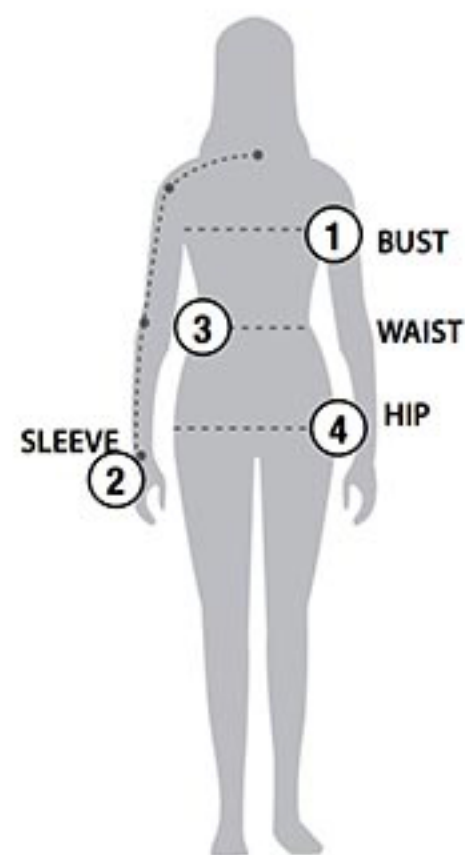

STORMTECH SIZING CHART

BASED ON YOUR BODY MEASUREMENTS

MEN'S SIZING

To select the best size for you, please follow these simple steps:

- ① **Most important measurement:**
Take your Chest/Bust measurement from just under your arm at the fullest part of the chest
- ② Take your Sleeve length from the back base of the neck across the shoulder and around the elbow to your wrist
- ③ Take your Waist measurement at the narrowest point around your natural waistline.
- ④ Take your Hip measurement at the fullest part of your body below the waist

WOMEN'S SIZING

PFV-4 | MEN'S BASECAMP THERMAL VEST

MEN'S SIZING CHART – YOUR BODY MEASUREMENTS

SIZE	XS	S	M	L	XL	2XL	3XL	4XL	5XL
Chest ①	N/A	35"-38" [89-96.5cm]	38"-41" [96.5-104cm]	41"-44" [104-112cm]	44"-47" [112-119cm]	47"-50" [119-127cm]	50"-53" [127-134.5cm]	53"-56" [134.5-142cm]	56"-59" [142-150cm]
Sleeve Length ②	N/A	33"-34" [84-86.5cm]	34"-35" [86.5-89cm]	35"-36" [89-91.5cm]	36"-37" [91.5-94cm]	37"-38" [94-96.5cm]	38"-38.5" [96.5-97.75cm]	38.5"-39" [97.75cm-99cm]	39"-39.5" [99-100.25cm]
Waist ③	N/A	29"-32" [73.5-81cm]	32"-35" [81-89cm]	35"-38" [89-96.5cm]	38"-41" [96.5-104cm]	41"-44" [104-112cm]	44"-47" [112-119cm]	47"-50" [119-127cm]	50"-53" [127-134.5cm]
Hip ④	N/A	34"-37" [86-94cm]	37"-40" [94-101.5cm]	40"-43" [101.5-109cm]	43"-46" [109-117cm]	46"-49" [117-124.5cm]	49"-52" [124.5-132cm]	52"-55" [132-140cm]	55"-58" [140-147cm]