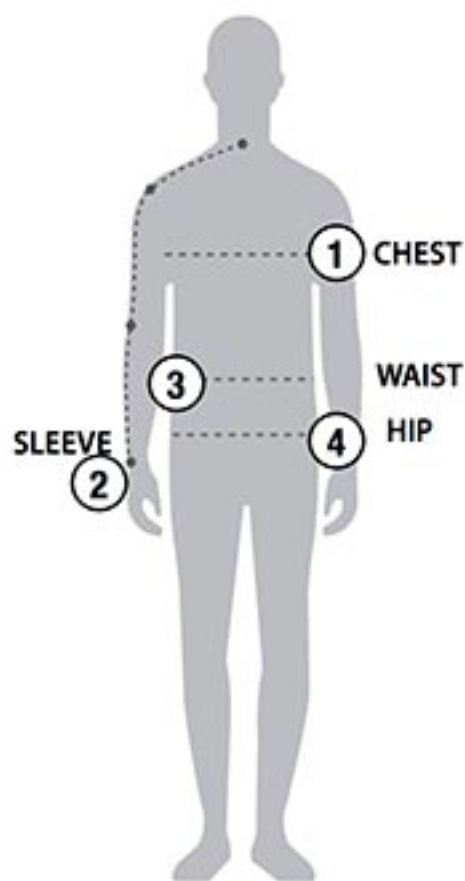

STORMTECH SIZING CHART

BASED ON YOUR BODY MEASUREMENTS

MEN'S SIZING

To select the best size for you, please follow these simple steps:

- ① **Most important measurement:**
Take your Chest/Bust measurement from just under your arm at the fullest part of the chest
- ② Take your Sleeve length from the back base of the neck across the shoulder and around the elbow to your wrist
- ③ Take your Waist measurement at the narrowest point around your natural waistline.
- ④ Take your Hip measurement at the fullest part of your body below the waist

WOMEN'S SIZING

PFV-4 | MEN'S BASECAMP THERMAL VEST

MEN'S SIZING CHART – YOUR BODY MEASUREMENTS

SIZE	XS	S	M	L	XL	2XL	3XL	4XL	5XL
Chest ①	N/A	35"-38" [89-96.5cm]	38"-41" [96.5-104cm]	41"-44" [104-112cm]	44"-47" [112-119cm]	47"-50" [119-127cm]	50"-53" [127-134.5cm]	53"-56" [134.5-142cm]	56"-59" [142-150cm]
Sleeve Length ②	N/A	33"-34" [84-86.5cm]	34"-35" [86.5-89cm]	35"-36" [89-91.5cm]	36"-37" [91.5-94cm]	37"-38" [94-96.5cm]	38"-38.5" [96.5-97.75cm]	38.5"-39" [97.75cm-99cm]	39"-39.5" [99-100.25cm]
Waist ③	N/A	29"-32" [73.5-81cm]	32"-35" [81-89cm]	35"-38" [89-96.5cm]	38"-41" [96.5-104cm]	41"-44" [104-112cm]	44"-47" [112-119cm]	47"-50" [119-127cm]	50"-53" [127-134.5cm]
Hip ④	N/A	34"-37" [86-94cm]	37"-40" [94-101.5cm]	40"-43" [101.5-109cm]	43"-46" [109-117cm]	46"-49" [117-124.5cm]	49"-52" [124.5-132cm]	52"-55" [132-140cm]	55"-58" [140-147cm]