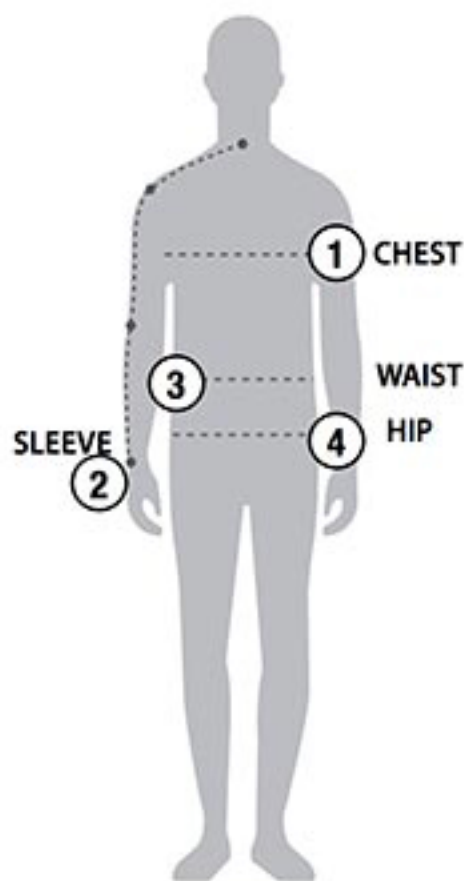

STORMTECH SIZING CHART

BASED ON YOUR BODY MEASUREMENTS

MEN'S SIZING

To select the best size for you, please follow these simple steps:

- ① **Most important measurement:**
Take your Chest/Bust measurement from just under your arm at the fullest part of the chest
- ② Take your Sleeve length from the back base of the neck across the shoulder and around the elbow to your wrist
- ③ Take your Waist measurement at the narrowest point around your natural waistline.
- ④ Take your Hip measurement at the fullest part of your body below the waist

When measurements fall between two sizes:
The size selection should be based on fit preference: Select lower size for a closer to body fit or the larger size for a more relaxed fit. When in doubt, we strongly recommend ordering a size sample.

WOMEN'S SIZING

ESH-1 | MEN'S ENDURANCE THERMAL SHELL

MEN'S SIZING CHART – YOUR BODY MEASUREMENTS

SIZE	XS	S	M	L	XL	2XL	3XL	4XL	5XL
Chest ①	N/A	35"-38" [89-96.5cm]	38"-41" [96.5-104cm]	41"-44" [104-112cm]	44"-47" [112-119cm]	47"-50" [119-127cm]	50"-53" [127-134.5cm]	53"-56" [134.5-142cm]	56"-59" [142-150cm]
Sleeve Length ②	N/A	33"-34" [84-86.5cm]	34"-35" [86.5-89cm]	35"-36" [89-91.5cm]	36"-37" [91.5-94cm]	37"-38" [94-96.5cm]	38"-38.5" [96.5-97.75cm]	38.5"-39" [97.75cm-99cm]	39"-39.5" [99-100.25cm]
Waist ③	N/A	29"-32" [73.5-81cm]	32"-35" [81-89cm]	35"-38" [89-96.5cm]	38"-41" [96.5-104cm]	41"-44" [104-112cm]	44"-47" [112-119cm]	47"-50" [119-127cm]	50"-53" [127-134.5cm]
Hip ④	N/A	34"-37" [86-94cm]	37"-40" [94-101.5cm]	40"-43" [101.5-109cm]	43"-46" [109-117cm]	46"-49" [117-124.5cm]	49"-52" [124.5-132cm]	52"-55" [132-140cm]	55"-58" [140-147cm]