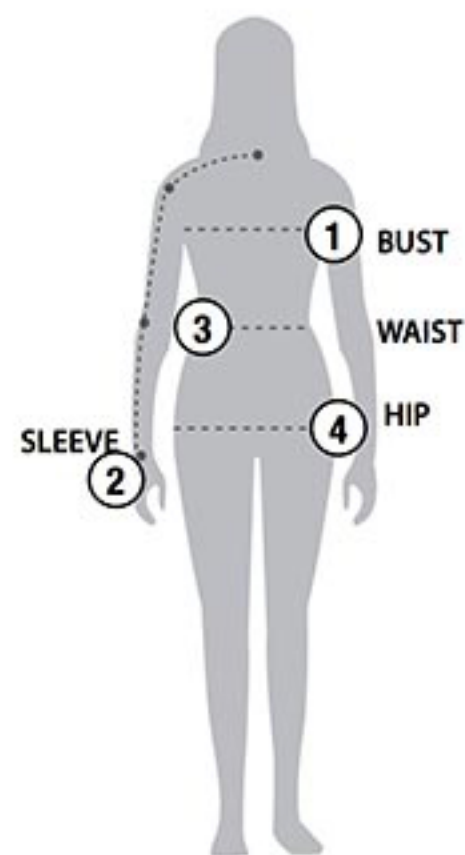

STORMTECH SIZING CHART

BASED ON YOUR BODY MEASUREMENTS

MEN'S SIZING

To select the best size for you, please follow these simple steps:

- ① **Most important measurement:**
Take your Chest/Bust measurement from just under your arm at the fullest part of the chest
- ② Take your Sleeve length from the back base of the neck across the shoulder and around the elbow to your wrist
- ③ Take your Waist measurement at the narrowest point around your natural waistline.
- ④ Take your Hip measurement at the fullest part of your body below the waist

When measurements fall between two sizes:
The size selection should be based on fit preference: Select lower size for a closer to body fit or the larger size for a more relaxed fit. When in doubt, we strongly recommend ordering a size sample.

WOMEN'S SIZING

ESH-1 | MEN'S ENDURANCE THERMAL SHELL

MEN'S SIZING CHART – YOUR BODY MEASUREMENTS

SIZE	XS	S	M	L	XL	2XL	3XL	4XL	5XL
Chest ①	N/A	35"-38" [89-96.5cm]	38"-41" [96.5-104cm]	41"-44" [104-112cm]	44"-47" [112-119cm]	47"-50" [119-127cm]	50"-53" [127-134.5cm]	53"-56" [134.5-142cm]	56"-59" [142-150cm]
Sleeve Length ②	N/A	33"-34" [84-86.5cm]	34"-35" [86.5-89cm]	35"-36" [89-91.5cm]	36"-37" [91.5-94cm]	37"-38" [94-96.5cm]	38"-38.5" [96.5-97.75cm]	38.5"-39" [97.75cm-99cm]	39"-39.5" [99-100.25cm]
Waist ③	N/A	29"-32" [73.5-81cm]	32"-35" [81-89cm]	35"-38" [89-96.5cm]	38"-41" [96.5-104cm]	41"-44" [104-112cm]	44"-47" [112-119cm]	47"-50" [119-127cm]	50"-53" [127-134.5cm]
Hip ④	N/A	34"-37" [86-94cm]	37"-40" [94-101.5cm]	40"-43" [101.5-109cm]	43"-46" [109-117cm]	46"-49" [117-124.5cm]	49"-52" [124.5-132cm]	52"-55" [132-140cm]	55"-58" [140-147cm]