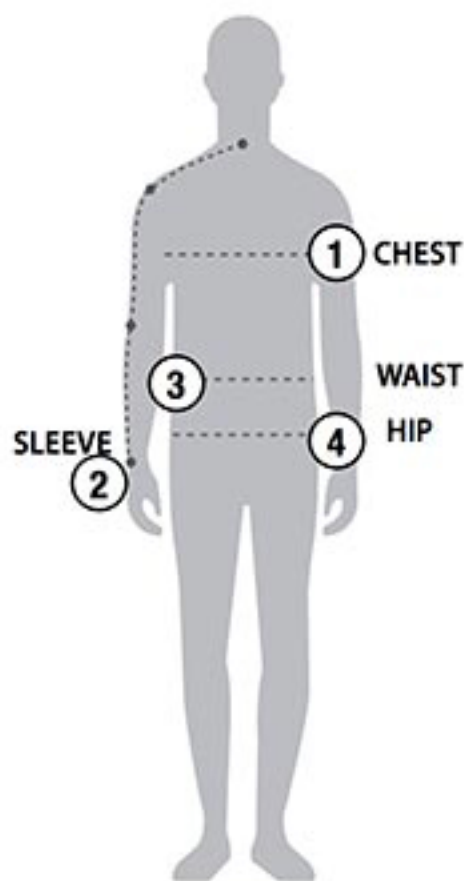

STORMTECH SIZING CHART

BASED ON YOUR BODY MEASUREMENTS

MEN'S SIZING

To select the best size for you, please follow these simple steps:

- ① **Most important measurement:**
Take your Chest/Bust measurement from just under your arm at the fullest part of the chest
- ② Take your Sleeve length from the back base of the neck across the shoulder and around the elbow to your wrist
- ③ Take your Waist measurement at the narrowest point around your natural waistline.
- ④ Take your Hip measurement at the fullest part of your body below the waist

WOMEN'S SIZING

XP-1 | MEN'S INERTIA SPORT POLO

MEN'S SIZING CHART – YOUR BODY MEASUREMENTS

SIZE	XS	S	M	L	XL	2XL	3XL	4XL	5XL
Chest ①	N/A	35"-38" [89-96.5cm]	38"-41" [96.5-104cm]	41"-44" [104-112cm]	44"-47" [112-119cm]	47"-50" [119-127cm]	50"-53" [127-134.5cm]	53"-56" [134.5-142cm]	56"-59" [142-150cm]
Sleeve Length ②	N/A	33"-34" [84-86.5cm]	34"-35" [86.5-89cm]	35"-36" [89-91.5cm]	36"-37" [91.5-94cm]	37"-38" [94-96.5cm]	38"-38.5" [96.5-97.75cm]	38.5"-39" [97.75cm-99cm]	39"-39.5" [99-100.25cm]
Waist ③	N/A	29"-32" [73.5-81cm]	32"-35" [81-89cm]	35"-38" [89-96.5cm]	38"-41" [96.5-104cm]	41"-44" [104-112cm]	44"-47" [112-119cm]	47"-50" [119-127cm]	50"-53" [127-134.5cm]
Hip ④	N/A	34"-37" [86-94cm]	37"-40" [94-101.5cm]	40"-43" [101.5-109cm]	43"-46" [109-117cm]	46"-49" [117-124.5cm]	49"-52" [124.5-132cm]	52"-55" [132-140cm]	55"-58" [140-147cm]