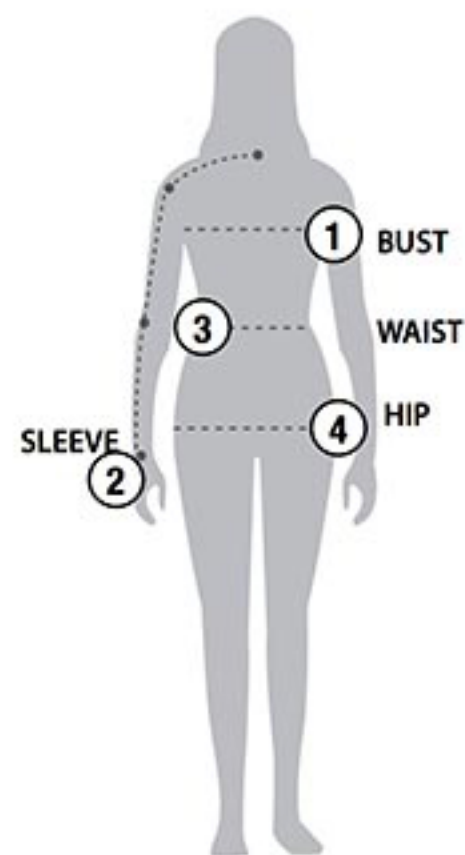

STORMTECH SIZING CHART

BASED ON YOUR BODY MEASUREMENTS

MEN'S SIZING

To select the best size for you, please follow these simple steps:

- ① **Most important measurement:**
Take your Chest/Bust measurement from just under your arm at the fullest part of the chest
- ② Take your Sleeve length from the back base of the neck across the shoulder and around the elbow to your wrist
- ③ Take your Waist measurement at the narrowest point around your natural waistline.
- ④ Take your Hip measurement at the fullest part of your body below the waist

WOMEN'S SIZING

XP-1 | MEN'S INERTIA SPORT POLO

MEN'S SIZING CHART – YOUR BODY MEASUREMENTS

SIZE	XS	S	M	L	XL	2XL	3XL	4XL	5XL
Chest ①	N/A	35"-38" [89-96.5cm]	38"-41" [96.5-104cm]	41"-44" [104-112cm]	44"-47" [112-119cm]	47"-50" [119-127cm]	50"-53" [127-134.5cm]	53"-56" [134.5-142cm]	56"-59" [142-150cm]
Sleeve Length ②	N/A	33"-34" [84-86.5cm]	34"-35" [86.5-89cm]	35"-36" [89-91.5cm]	36"-37" [91.5-94cm]	37"-38" [94-96.5cm]	38"-38.5" [96.5-97.75cm]	38.5"-39" [97.75cm-99cm]	39"-39.5" [99-100.25cm]
Waist ③	N/A	29"-32" [73.5-81cm]	32"-35" [81-89cm]	35"-38" [89-96.5cm]	38"-41" [96.5-104cm]	41"-44" [104-112cm]	44"-47" [112-119cm]	47"-50" [119-127cm]	50"-53" [127-134.5cm]
Hip ④	N/A	34"-37" [86-94cm]	37"-40" [94-101.5cm]	40"-43" [101.5-109cm]	43"-46" [109-117cm]	46"-49" [117-124.5cm]	49"-52" [124.5-132cm]	52"-55" [132-140cm]	55"-58" [140-147cm]