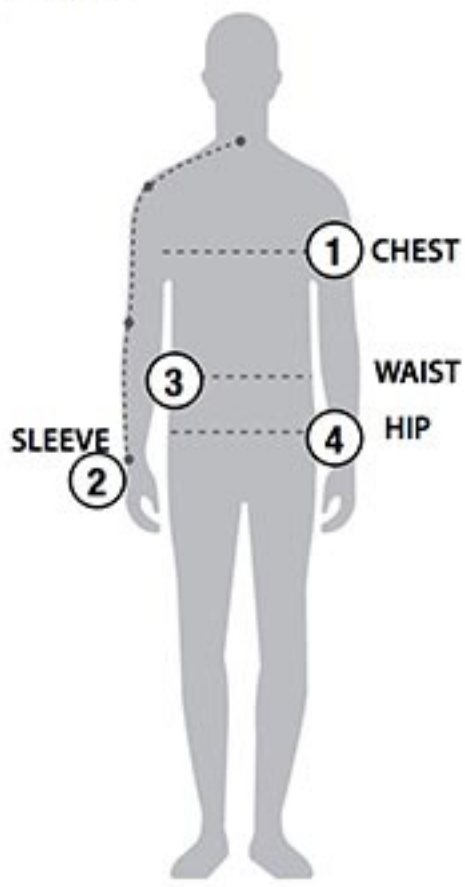

# STORMTECH SIZING CHART

## BASED ON YOUR BODY MEASUREMENTS

### MEN'S SIZING

To select the best size for you, please follow these simple steps:

- ① **Most important measurement:**  
Take your Chest/Bust measurement from just under your arm at the fullest part of the chest
- ② Take your Sleeve length from the back base of the neck across the shoulder and around the elbow to your wrist
- ③ Take your Waist measurement at the narrowest point around your natural waistline.
- ④ Take your Hip measurement at the fullest part of your body below the waist

### WOMEN'S SIZING CHART – YOUR BODY MEASUREMENTS

SIZE	XS	S	M	L	XL	2XL
<b>Bust</b> ①	29"-32" [73.5-81cm]	32"-35" [81-89cm]	35"-38" [89-96.5cm]	38"-41" [96.5-104cm]	41"-44" [104-112cm]	44"-47" [112-119cm]
<b>Sleeve Length</b> ②	30"-31" [76-79cm]	31"-32" [79-81.5cm]	32"-33" [81.5-84cm]	33"-33.5" [84-85cm]	33.5"-34" [85-86.5cm]	34"-34.5" [86.5-87.75cm]
<b>Waist</b> ③	22"-25" [56-63.5cm]	25"-28" [63.5-71cm]	28"-31" [71-79cm]	31"-34" [79-86cm]	34"-37" [86-94cm]	37"-40" [94-101.5cm]
<b>Hip</b> ④	31.5"-34.5" [80-87.5cm]	34.5"-37.5" [87.5-95cm]	37.5"-40.5" [95-103cm]	40.5"-43.5" [103-110.5cm]	43.5"-46.5" [110.5-118cm]	46.5"-49.5" [118-126cm]