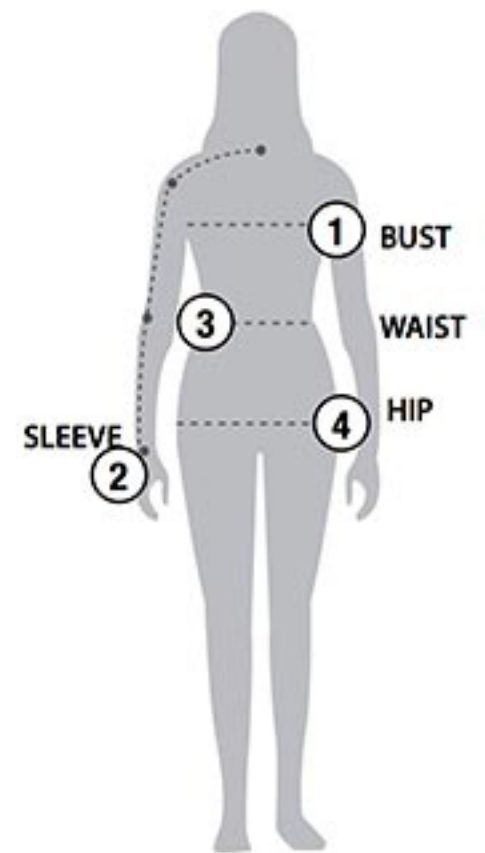

## BASED ON YOUR BODY MEASUREMENTS

### MEN'S SIZING

To select the best size for you, please follow these simple steps:

- ① **Most important measurement:**  
Take your Chest/Bust measurement from just under your arm at the fullest part of the chest
- ② Take your Sleeve length from the back base of the neck across the shoulder and around the elbow to your wrist
- ③ Take your Waist measurement at the narrowest point around your natural waistline.
- ④ Take your Hip measurement at the fullest part of your body below the waist

### When measurements fall between two sizes:

The size selection should be based on fit preference: Select lower size for a closer to body fit or the larger size for a more relaxed fit. When in doubt, we strongly recommend ordering a size sample.

### WOMEN'S SIZING