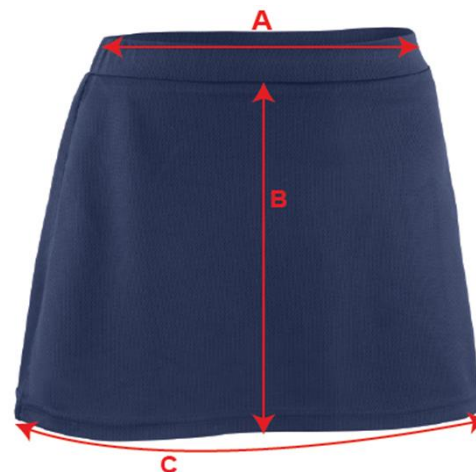

DATE: 11 July 2013

S261J - JUNIOR SKORT

SPIRO

Measures in Cms

TO FIT APPROX WAIST SIZE	SIZE	5/6yr	7/8yr	9/10yr	11/12yr	TOL +/-
	UK/CMS	20/22" (50/56cm)	22/24" (56/60cm)	24/26" (60/66cm)	26/28" (66/72cm)	
	HEIGHT (CMS)	56	61	66	71	

OUTER SKIRT

A	RELAXED WAIST	24.0	26.0	28.0	30.0	1.0
B	LENGTH EXCLUDE W/BAND	28.0	29.0	30.0	31.0	1.0
C	HEM WIDTH	44.0	46.0	48.0	50.0	1.0

INNER SHORT

A1	INSIDE LEG LENGTH	7.0	8.0	9.0	10	1.0
B1	LEG WIDTH	16.0	17.0	18.0	19.0	1.0
C1	OUTER LEG LENGTH	22.0	23.0	24.0	25.0	1.0

DOTTED LINES REPRESENT INNER SHORT