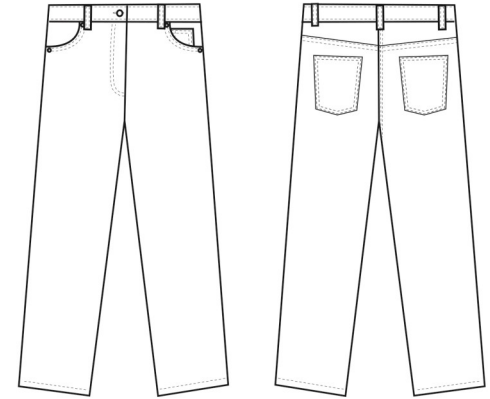

Product Features:

- Front and back pockets
- Rivet detail
- Covered YKK zip fly with single metal button fastening on the waistband
- Stretch fabric

Available In:

XS/8, S/10, M/12, L/14, XL/16, 2XL/18, 3XL/20, 4XL/22, 5XL/24
Regular 31" (79cm) Long 34" (86cm)

Certifications:

Colours:

Colour	Pantone	C	M	Y	K
Black	Black c	0	0	0	100
Charcoal	7540c	41	28	22	70
Navy	533c	95	72	15	67
Steel	431c	45	25	16	59

Fabric:

63% Polyester 35% Cotton 2% Elastane Twill, 260gsm.

Suggested Decoration:

Sizes	Carton	Pack	SKU's	Carton Weight	Carton Dimensions
XS-3XL	24	6	56	15kg approx.	60cmx40cmx20cm
4XL-5XL	12	3	16	15kg approx.	60cmx40cmx20cm

Garment Sizes:

Size	XS	S	M	L	XL	2XL	3XL	4XL	5XL
Waist to fit"	24	26	28	30	32	34	36	38	40
Waist to fit cm	59	64	69	74	79	84	89	94	99
Waist actual cm	74	79	84	89	94	99	104	109	114
DE,NL	36	38	40	42	44	46	48	50	52
FR,ES,PT	36	38	40	42	44	46	48	50	52
IT	40	42	44	46	48	50	52	54	56