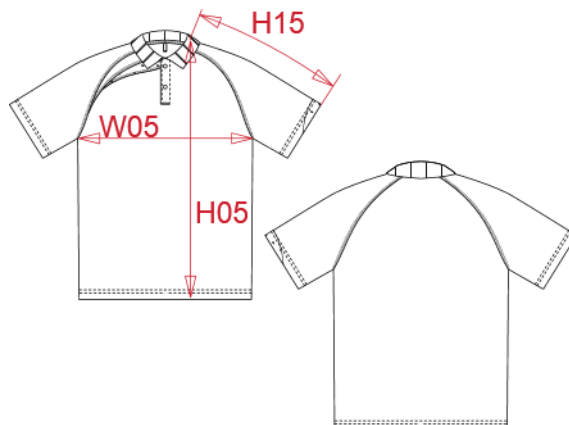

PROACT.®

REFERENCE : PA457

SIZES : XS_S_M_L_XL_XXL_3XL_4XL

COMPOSITION :

Main fabric : Polyester interlock - 140 For body, sleeves and neckline tape cleanness. 100%polyester

Main fabric : Polyester interlock - 140 For front yokes. 100% polyester

Main fabric : Polyester birdeyes - 140 For contrasted front middle and sleeve bottom yokes. 100%polyester

WEIGHT :

Main fabric : 140 gsm

Main fabric : 140 gsm

Main fabric : 140 gsm

ARTICLE WEIGHT :

160gr/pc

| MEASUREMENT | | | | | | | | | |
|---|-------|-------|-------|-------|-------|-------|-------|-------|--|
| Description | XS | S | M | L | XL | XXL | 3XL | 4XL | |
| H05 Hauteur totale / Total height | 66,50 | 68,50 | 70,50 | 72,50 | 74,50 | 76,50 | 78,50 | 81,25 | |
| W05 1/2 largeur poitrine / 1/2 chest width | 47 | 50 | 53 | 56 | 59 | 62 | 65 | 69 | |
| H15 Longueur manche / Sleeve length | 33,50 | 35 | 36,50 | 38 | 39,50 | 41 | 42,50 | 44,75 | |

| CARE LABEL | | | | |
|------------|--|--|--|--|
| | | | | |

| PACKING | |
|---------|---|
| Box | 25 pcs / box All sizes => L:36cm W:33cm H:28cm GW:8kg NW:7kg |