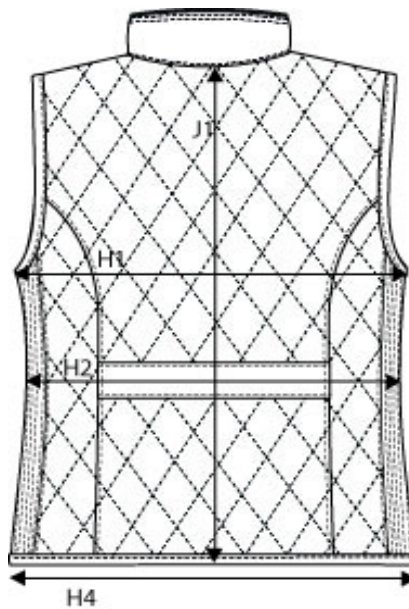

SIZE AND FIT: CAMDEN

**CAMDEN MENS**

Measurement (in cm)	Diagram	S	M	L	XL	XXL	3XL	4XL
Chest Width	H1	51	54	57	60	63	66	69
Bottom Width	H4	49	52	55	58	61	64	67
Full Length	J1	61	63	65	67	69	71	73

**CAMDEN LADIES**

Measurement (in cm)	Diagram	XS	S	M	L	XL	XXL
Chest Width	H1	45	47	49	51	53	55
Waist	H2	41.5	43.5	45.5	47.5	49.5	51.5
Bottom Width	H4	47	49	51	53	55	57
Full Length	J1	58	59.5	61	62.5	64	65.5