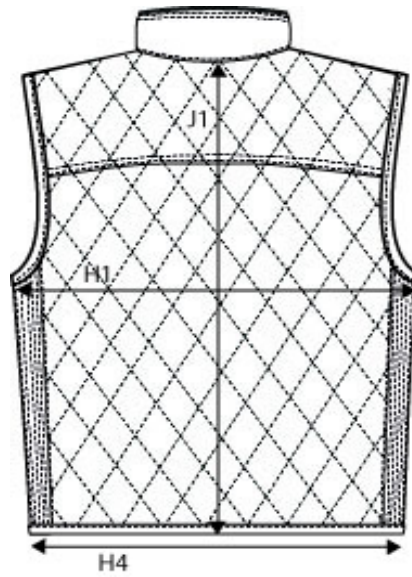

SIZE AND FIT: CAMDEN

**CAMDEN MENS**

Measurement (in cm)	Diagram	S	M	L	XL	XXL	3XL	4XL
Chest Width	H1	51	54	57	60	63	66	69
Bottom Width	H4	49	52	55	58	61	64	67
Full Length	J1	61	63	65	67	69	71	73

**CAMDEN LADIES**

Measurement (in cm)	Diagram	XS	S	M	L	XL	XXL
Chest Width	H1	45	47	49	51	53	55
Waist	H2	41.5	43.5	45.5	47.5	49.5	51.5
Bottom Width	H4	47	49	51	53	55	57
Full Length	J1	58	59.5	61	62.5	64	65.5