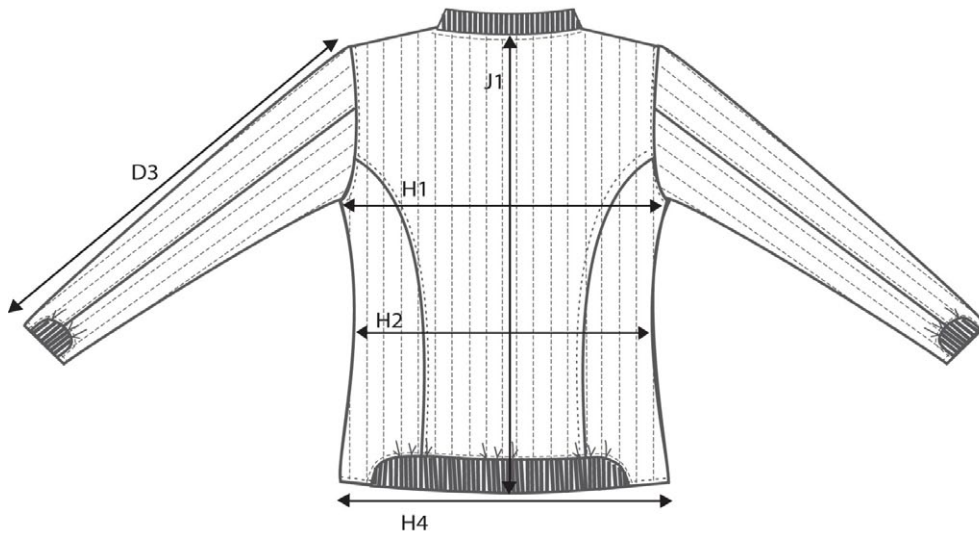

SIZE AND FIT: HALIFAX

HALIFAX MENS

Measurement (in cm)	Diagram	S	M	L	XL	XXL	3XL	4XL
Sleeve Length	D3	64	65,75	67,5	69,25	71	72,75	74,5
Chest Width	H1	54	57	60	63	66	69	72
Waist	H2	52	55	58	61	64	67	70
Bottom Width	H4	49	52	55	58	61	64	67
Full Length	J1	64	67	70	73	76	79	82

HALIFAX LADIES

Measurement (in cm)	Diagram	XS	S	M	L	XL	XXL
Sleeve Length	D3	61	62	63	64	65	66
Chest Width	H1	45	48	51	54	57	60
Waist	H2	40	43	46	49	52	55
Bottom Width	H4	47	50	53	56	59	62
Full Length	J1	60	62	64	66	68	70