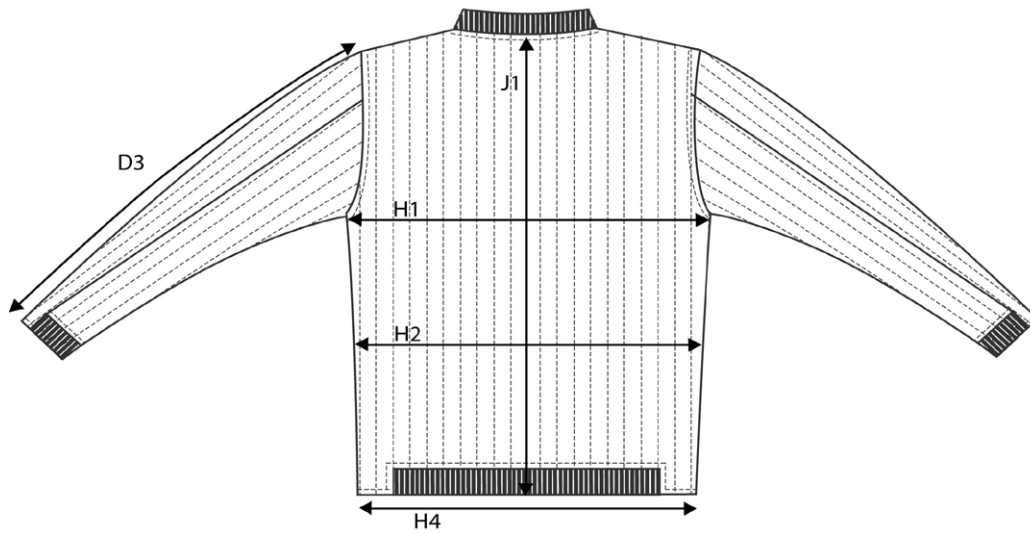

SIZE AND FIT: HALIFAX

HALIFAX MENS

Measurement (in cm)	Diagram	S	M	L	XL	XXL	3XL	4XL
Sleeve Length	D3	64	65,75	67,5	69,25	71	72,75	74,5
Chest Width	H1	54	57	60	63	66	69	72
Waist	H2	52	55	58	61	64	67	70
Bottom Width	H4	49	52	55	58	61	64	67
Full Length	J1	64	67	70	73	76	79	82

HALIFAX LADIES

Measurement (in cm)	Diagram	XS	S	M	L	XL	XXL
Sleeve Length	D3	61	62	63	64	65	66
Chest Width	H1	45	48	51	54	57	60
Waist	H2	40	43	46	49	52	55
Bottom Width	H4	47	50	53	56	59	62
Full Length	J1	60	62	64	66	68	70