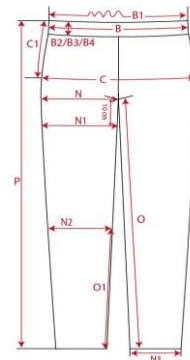

Fertigmaße in cm für Größe measurements in cm for size	CODE	TOLERANCE (+/-)	XS	IS	S	IS	M	IS	L	IS	XL	IS	XXL	IS	3XL	IS	4XL	IS	5XL	IS	6XL	IS	
1/2 waistband width	B	1			37,50		40,00		42,50		45,00		47,50										
1/2 hip widh	C	1			50,50		53,00		55,50		58,00		60,50										
1/2 hem width short leg	N3	0,5			29,00		30,00		31,00		32,00		33,00										
side length (incl. waistband)	P	1			34,00		36,00		38,00		40,00		42,00										
inseam lenght	O	1					11,00																