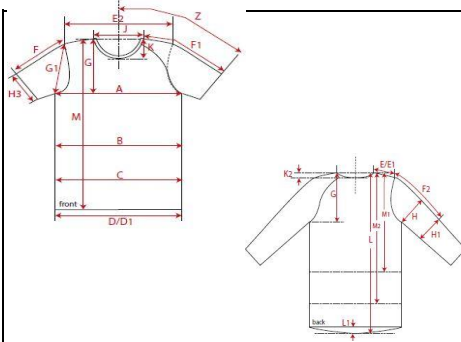

Fertigmaße in cm für Größe measurements in cm for size	CODE	TOLERANCE (+/-)	XS	IS	S	IS	M	IS	L	IS	XL	IS	XXL	IS	3XL	IS	4XL	IS	5XL	IS	6XL	IS	
front length from HSP	M	1	68,00		70,00		72,00		74,00		76,00												
1/2 chest width	A	1	46,00		48,50		51,00		53,50		56,00												
shoulder to shoulder	E2	1	43,00		45,50		48,00		50,50		53,00												
sleeve length from shoulder (set in)	F	1	20,00		21,00		22,00		23,00		24,00												